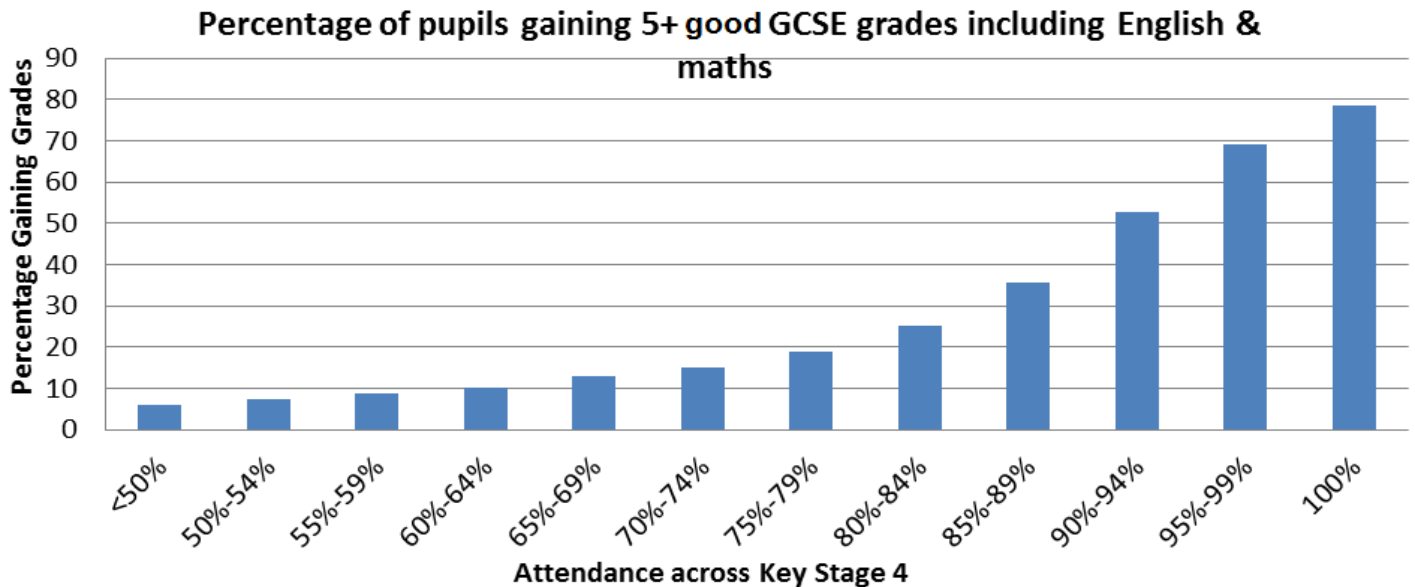

An invitation to join our Primary and Secondary School, for our

Advent Carol Service

An evening of Scripture Readings, Carols, Poems and Prose to prepare for the coming of Christ this Christmas.

Location: St Gregory the Great secondary School
Date: Wednesday 6th December
Time: 5:00 – 6:00pm

Refreshments available after the Service.

The people that walk in darkness have seen a great Light

Please come and join us for the

St Greg's

Christmas

Annual "Pub" Quiz

Friday 8th December 2017 in the Conference room
Doors Open 7pm
Quiz starts 7.30pm

Teams, families and individual entries welcome
Adults £3 Children £1

Pizza, Pannetone & Festive Refreshments

CASH PRIZE